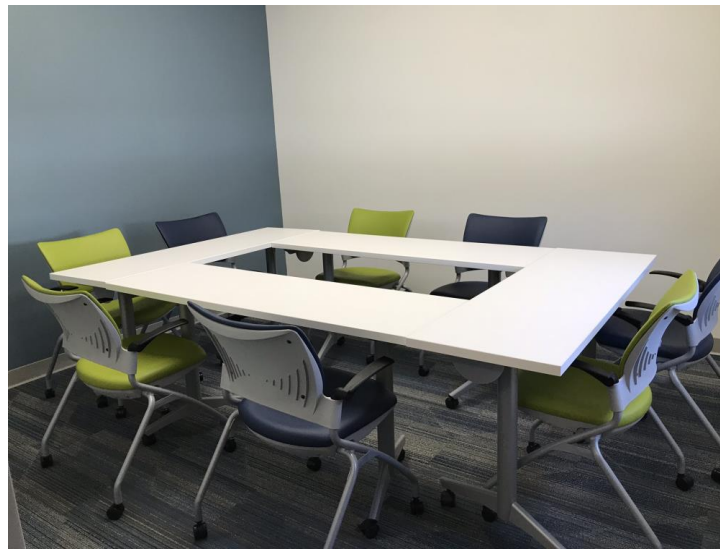

Studio Meeting Rooms

Massachusetts League
of Community Health Centers

Blackstone & Main South

These studio meeting rooms are ideal for breakout sessions during larger conferences. Host a private meeting with colleagues, staff or clients, or conduct your own video call from the Blackstone Room.

Blackstone

Blackstone: Collaborative
Capacity 8
6 outlets : 2 data ports

Main South

Main South: Collaborative
Capacity 8
6 outlets : 2 data ports